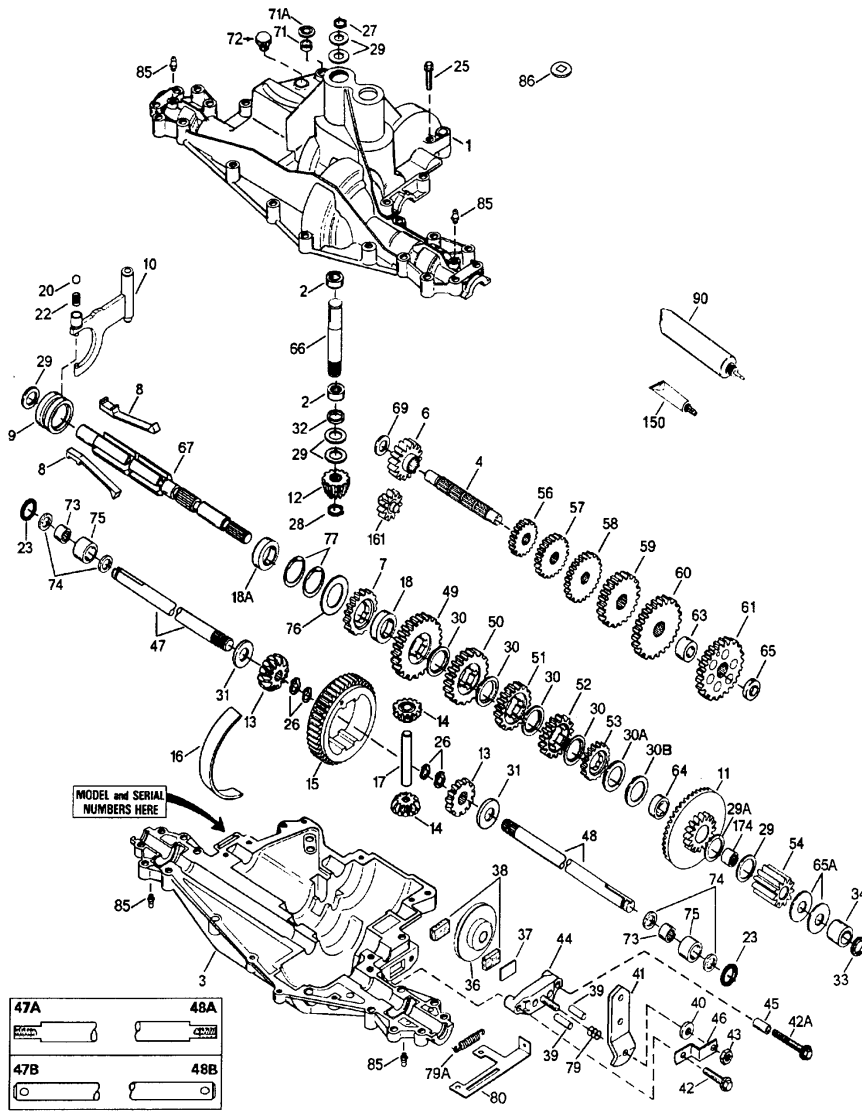

p915.2 915-915-014 / Transaxle

ILLUSTRATION SHOWS TYPICAL PARTS ONLY. ORDER BY PART NUMBER. PARTS NOT LISTED ARE SUPPLIED BY OEM.

Part List

p915.2 915-915-014 / Transaxle

| REF # | ITEM # | DESCRIPTION | QTY | REMARK |
|-------|---------|----------------------------|-----|--------|
| 1 | 772119 | Transaxle Cover | | |
| 2 | 780086A | Needle Bearing | | |
| 3 | 770110 | Transaxle Case | | |
| 4 | 776300 | Countershaft (4.877" long) | | |
| 6 | 778281 | Spur Gear (16 teeth) | | |
| 7 | 778122A | Spur Gear (22 teeth) | | |
| 8 | 792160 | Shifter Key | | |
| 9 | 784352 | Shifter Collar | | |
| 10 | 784365 | Shift Rod & Fork | | |
| 11 | 778261 | Bevel Gear (44 & 16 teeth) | | |
| 12 | 778262 | Input Bevel Pinion | | |
| 13 | 778221 | Bevel Gear | | |
| 14 | 778068 | Bevel Pinion Gear | | |
| 15 | 778260 | Ring Gear | | |
| 16 | 786150 | Bearing Strip | | |
| 17 | 786139 | Drive Pin | | |
| 18 | 786147 | Neutral Spacer | | |
| 20 | 792139 | Steel Ball, 3/8" dia. | | |
| 22 | 792142 | Spring | | |
| 23 | 788061 | Seal Ring | | |
| 25 | 792073A | Screw, 1/4-20 x 1-1/4" | | |
| 26 | 792125 | Retaining Ring (pkg of 2) | | |
| 27 | 792035 | Retaining Ring | | |
| 28 | 788040 | Retaining Ring | | |
| 29 | 780072 | Thrust Washer | | |
| 30 | 780108 | Thrust Washer | | |
| 30A | 780145 | Thrust Washer | | |
| 31 | 780001 | Washer | | |
| 32 | 792001 | "O" Ring | | |
| 33 | 788076 | Square Cut Seal | | |
| 34 | 780159 | Bushing | | |
| 36 | 790071 | Brake Disk | | |
| 37 | 790007 | Brake Pad Plate | | |
| 38 | 799021 | Brake Pad (pkg of 2) | | |
| 39 | 786026 | Dowel Pin | | |
| 40 | 792076A | Flat washer | | |
| 41 | 790023A | Brake Lever | | |
| 42 | 792073A | Screw, 1/4-20 x 1-1/4" | | |
| 43 | 792075 | Lock Nut, 5/16-24 | | |
| 44 | 790025 | Brake Pad Holder | | |
| 46 | 786086 | Brake Lever Bracket | | |
| 47 | 774747 | Axle (16-1/4" long) | | |
| 48 | 774888 | Axle (11" long) | | |
| 49 | 778298 | Spur Gear (26 teeth) | | |
| 50 | 778244 | Spur Gear (27 teeth) | | |
| 51 | 778187 | Spur Gear (25 teeth) | | |
| 52 | 778190 | Spur Gear (22 teeth) | | |
| 53 | 778287 | Spur Gear (19 teeth-steel) | | |
| 54 | 778263 | Spur Gear (11 teeth) | | |
| 56 | 778299 | Spur Gear (14 teeth) | | |
| 57 | 778243 | Spur Gear (23 teeth) | | |
| 58 | 778186 | Spur Gear (25 teeth) | | |
| 59 | 778189 | Spur Gear (28 teeth) | | |
| 60 | 778285 | Spur Gear (31 teeth-steel) | | |
| 61 | 778265 | Spur Gear (34 teeth) | | |
| 63 | 786155A | Spacer | | |
| 65 | 780162 | Thrust Washer | | |
| 65A | 780160 | Thrust Washer | | |
| 66 | 776299 | Input Shaft (3.522" long) | | |
| 67 | 776352 | Brake Shaft (4-keyed) | | |
| 69 | 780161 | Thrust Washer | | |
| 71 | 788069 | Square Cut Seal | | |